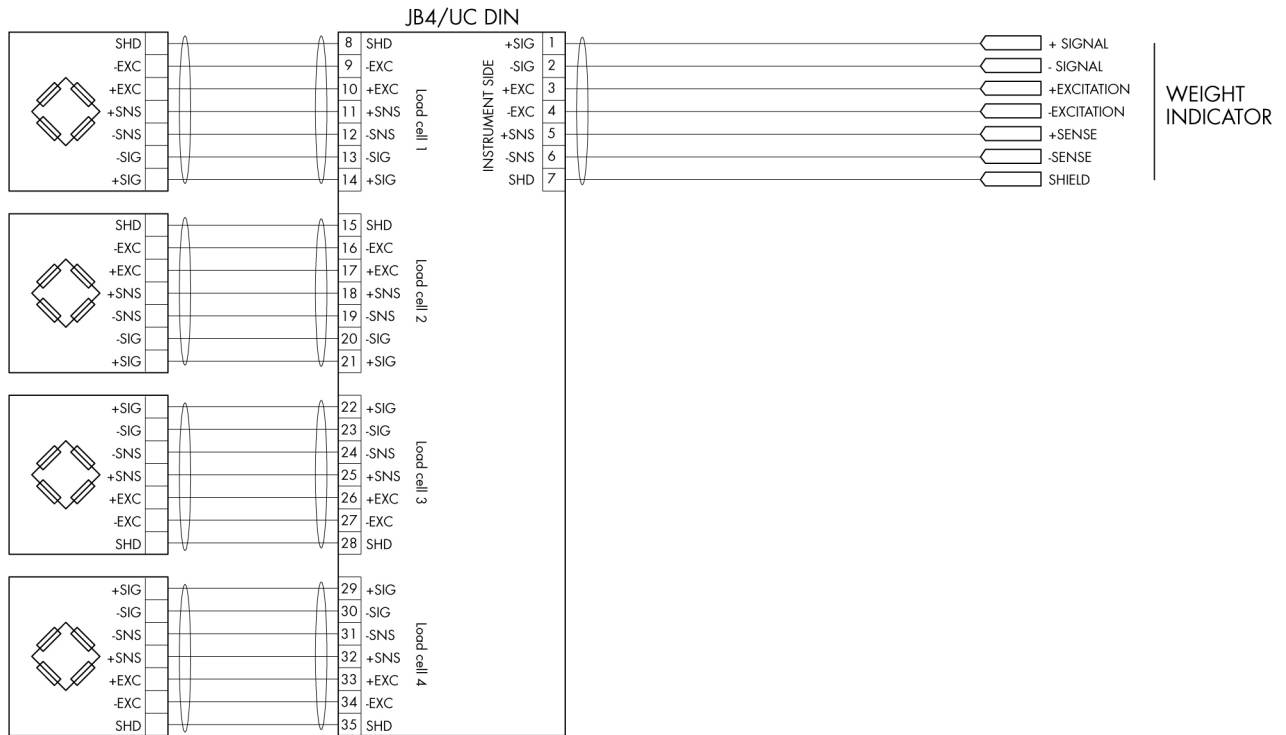

ACCESSORIES

junction boxes

JB4-UC DIN

Junction card for mounting on DIN rail

Removable screw pitch 5:08

With connector for quick connection to our Tester 1006 control load cells

SCIGATE AUTOMATION (S) PTE LTD